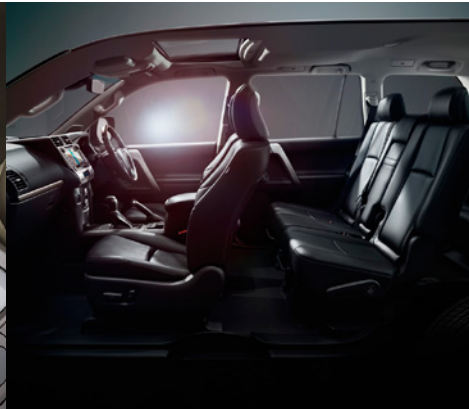

Interior

- 7 Seater
- Leather Seats with Seat heater
- Front seat separated D: 8-way power
- Seat Air Conditioning
- Power windows
- Push type starting system
- Accessories Connector
- Air Conditioner Dual Auto w/fr Indicator Control
- Steering switch (audio + tel)
- Radio with Bluetooth
- Airbag system with 7 airbags

Available Colors

Technical

- Cruise Control
- VSC+A-TRC W/DAC & HAC
- LSD & Differential Lock
- 87 liters fuel tank capacity
- Power steering
- ABS
- Traction control

Safety

- Front & rear seat belts
- Back-Up camera
- Wireless door lock with hazard answer back
- Anti-theft immobilizer alarm (SCR-Horn)
- Airbag system D(dual + knee + side) & P(single + side) & CSA (for 3rd row)

Exterior

- Spare tire under floor (UF) or back door (BD)
- Tire & disc wheel 265/65R17 7.5 J Alum
- Head lamp Low & High; Led Clearance
- Outside rear view mirrors, remote, retractable
- Front fog & driving lamp led bumper built in
- Roof rails
- Side steps & RR step